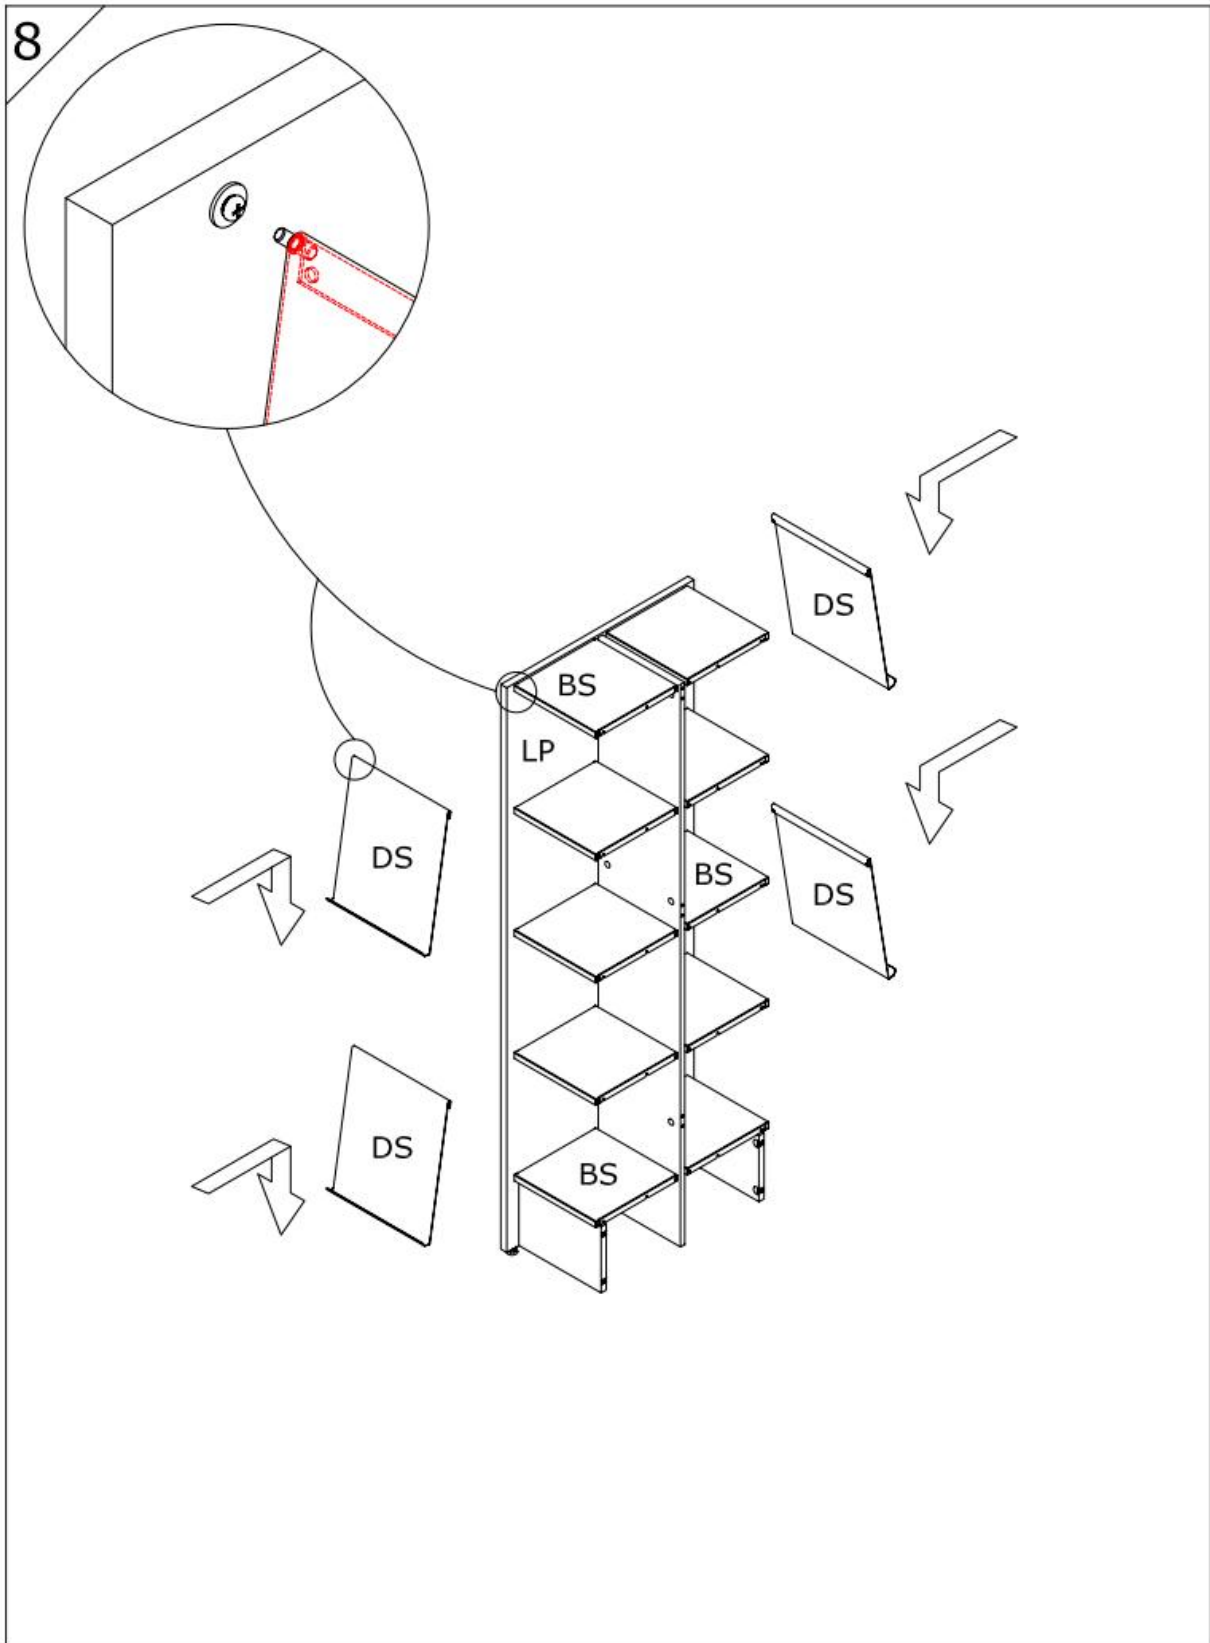

Assembly Guide

Assembly guide for Soffline/Slimline Singels double sided add on bay