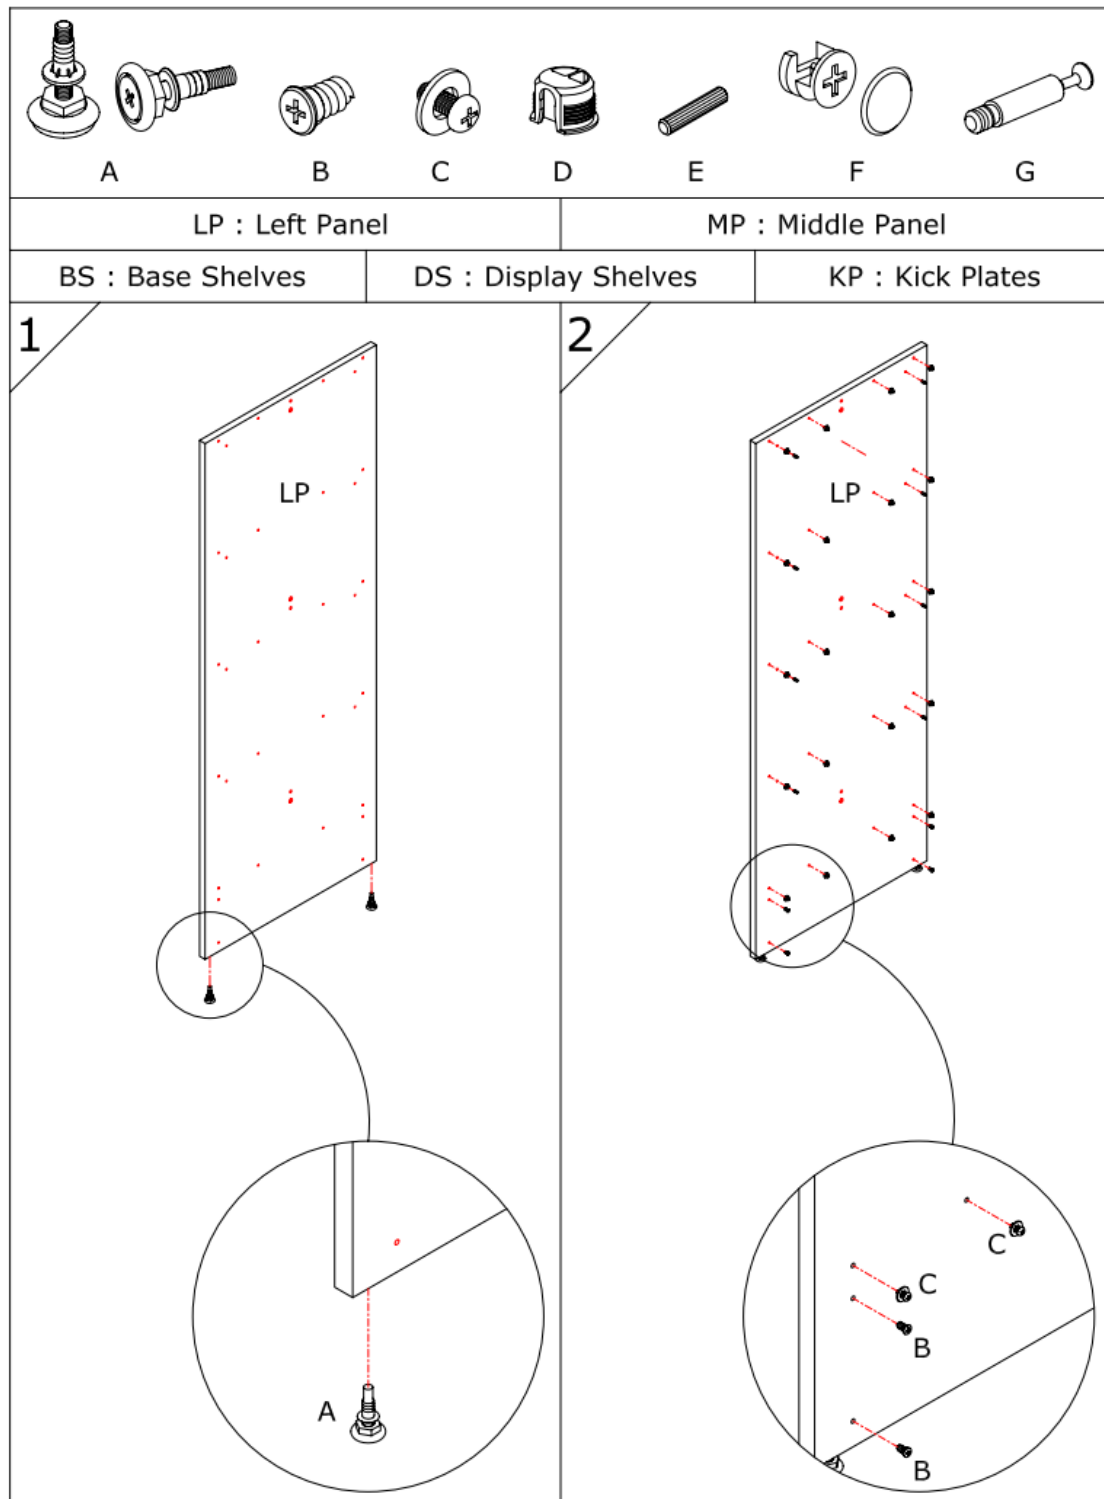

WE ARE LIBRARY PEOPLE®

Assembly Guide

Monteringsvejledning

Softline/Slimline - Singles doubled sided add on bay

Assembly Guide

Assembly guide for Soffline/Slimline Singels double sided add on bay

UK: First check the contents to make sure that nothing is missing. Sort out the screws and fittings as shown. Assemble your furniture step by step, as shown in the illustrations.

DK: Kontrollér først indholdet. Sortér skruer og beslag som anvisningen viser. Montér i nummerorden og som illustrationen viser.

Assembly Guide

Assembly guide for Soffline/Slimline Singels double sided add on bay