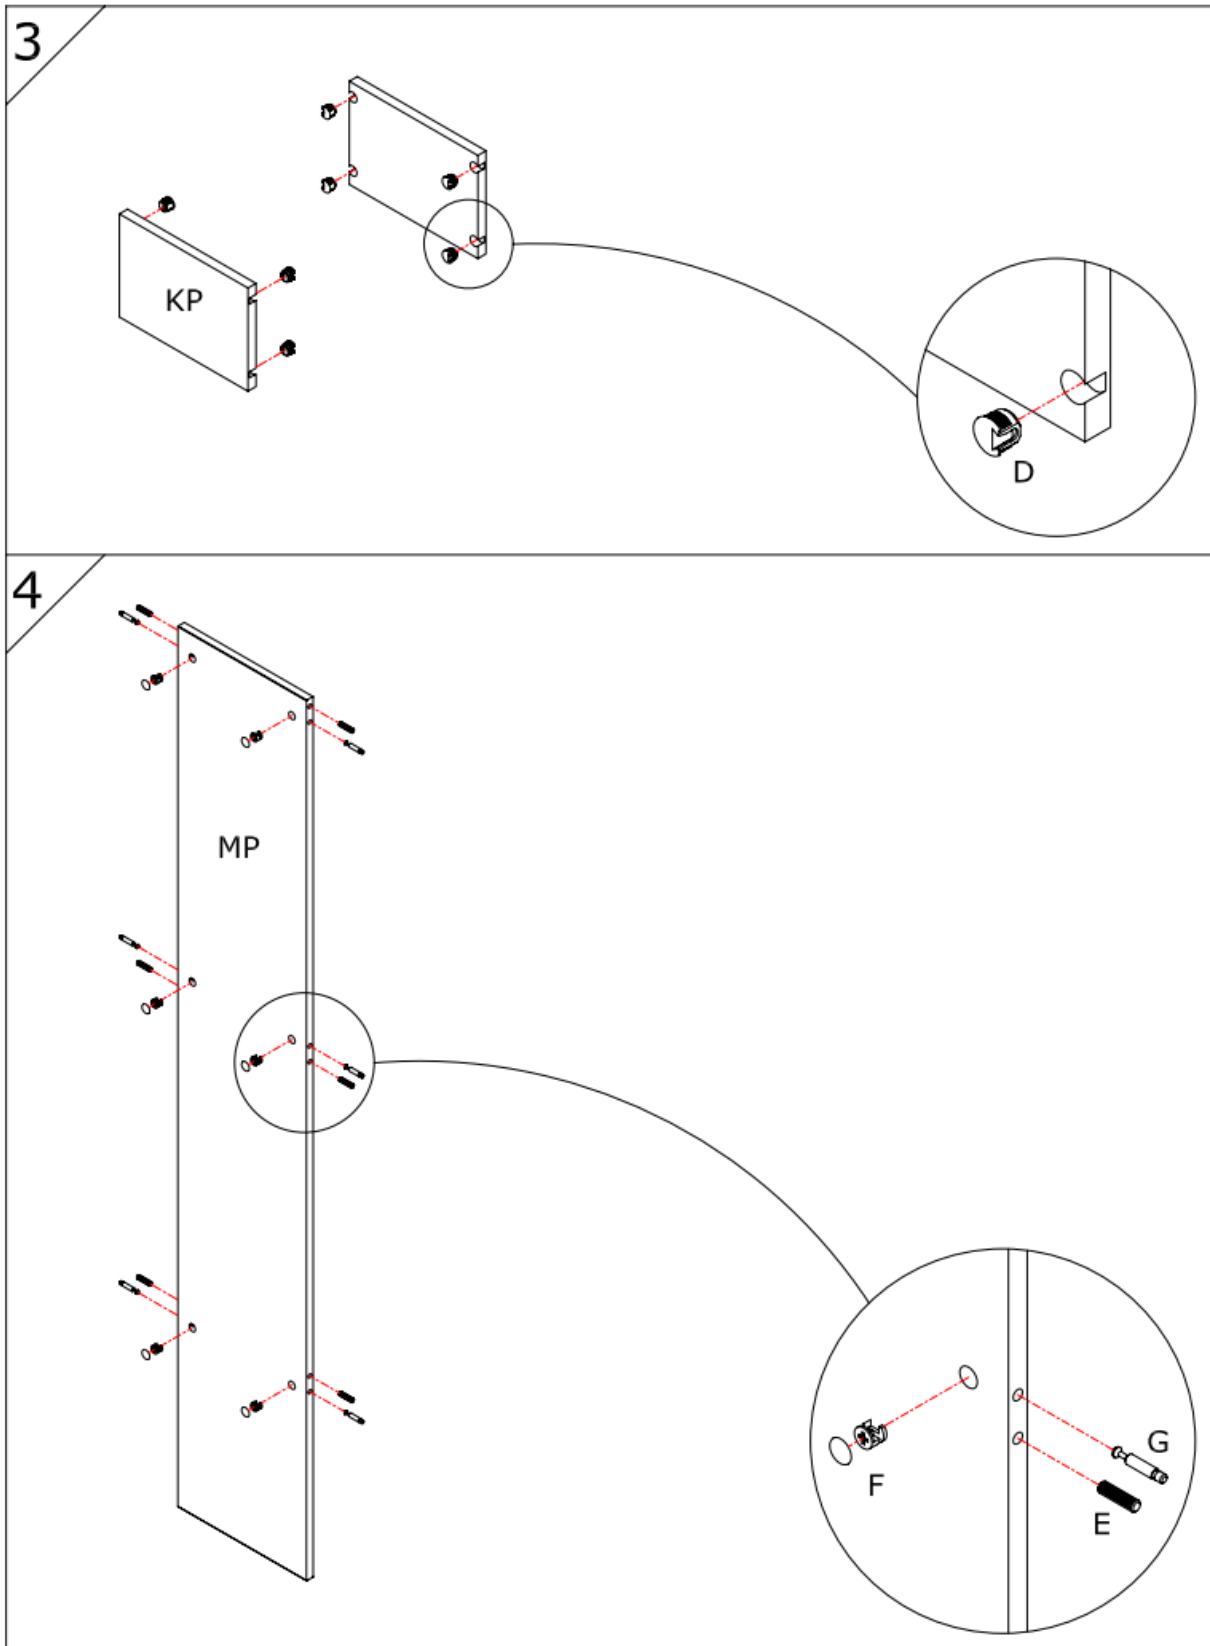

WE ARE LIBRARY PEOPLE®

Assembly Guide

Monteringsvejledning

Softline/Slimline - Singles doubled sided add on bay

Assembly Guide

Assembly guide for Soffline/Slimline Singels double sided add on bay

UK: First check the contents to make sure that nothing is missing. Sort out the screws and fittings as shown. Assemble your furniture step by step, as shown in the illustrations.

DK: Kontrollér først indholdet. Sortér skruer og beslag som anvisningen viser. Montér i nummerorden og som illustrationen viser.

Assembly Guide

Assembly guide for Soffline/Slimline Singels double sided add on bay