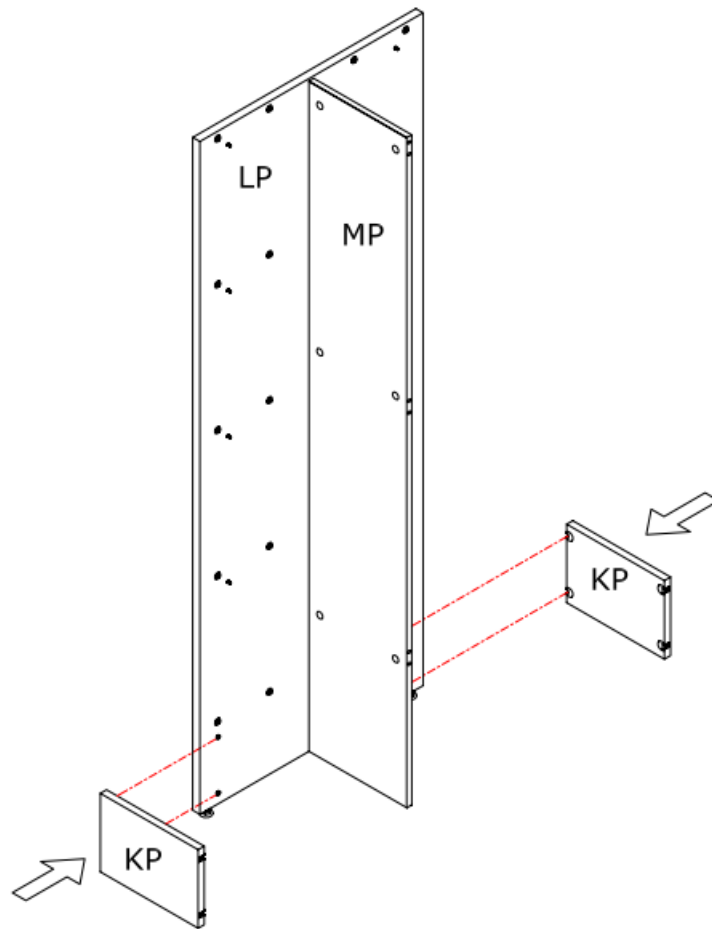

WE ARE LIBRARY PEOPLE®

Assembly Guide

Monteringsvejledning

Softline/Slimline - Singles doubled sided add on bay

Assembly Guide

Assembly guide for Soffline/Slimline Singels double sided add on bay

UK: First check the contents to make sure that nothing is missing. Sort out the screws and fittings as shown. Assemble your furniture step by step, as shown in the illustrations.

DK: Kontrollér først indholdet. Sortér skruer og beslag som anvisningen viser. Montér i nummerorden og som illustrationen viser.

Assembly Guide

Assembly guide for Soffline/Slimline Singels double sided add on bay

Assembly Guide

Assembly guide for Soffline/Slimline Singels double sided add on bay

Assembly Guide

Assembly guide for Soffline/Slimline Singels double sided add on bay

6

Assembly Guide

Assembly guide for Soffline/Slimline Singels double sided add on bay