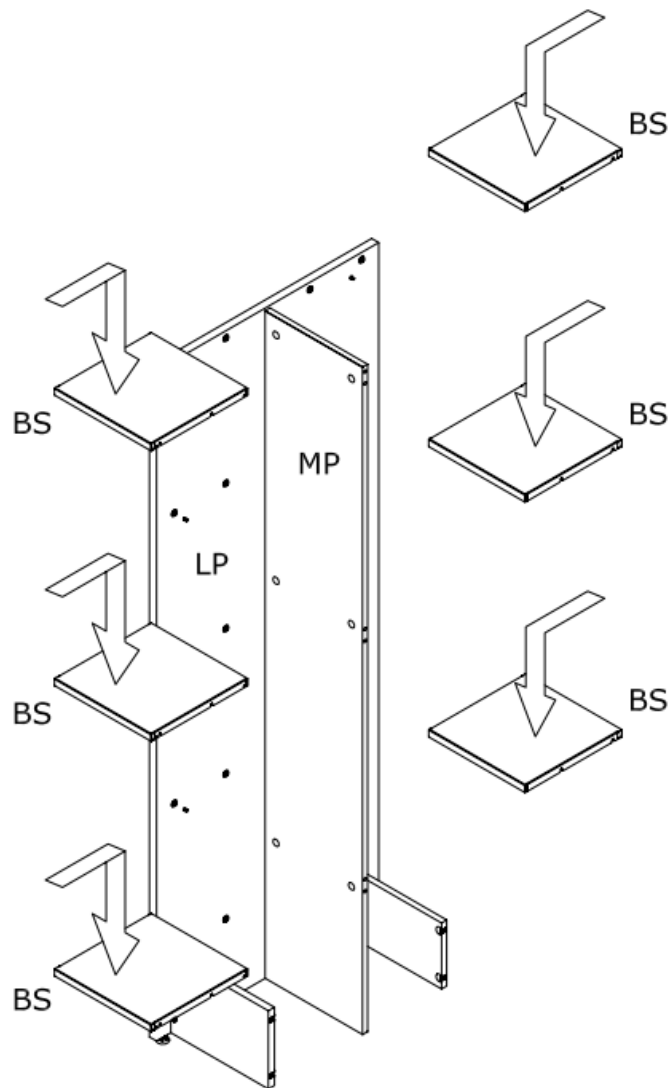

WE ARE LIBRARY PEOPLE®

Assembly Guide

Monteringsvejledning

Softline/Slimline - Singles doubled sided add on bay

Assembly Guide

Assembly guide for Soffline/Slimline Singels double sided add on bay

UK: First check the contents to make sure that nothing is missing. Sort out the screws and fittings as shown. Assemble your furniture step by step, as shown in the illustrations.

DK: Kontrollér først indholdet. Sortér skruer og beslag som anvisningen viser. Montér i nummerorden og som illustrationen viser.

Assembly Guide

Assembly guide for Soffline/Slimline Singels double sided add on bay

Assembly Guide

Assembly guide for Soffline/Slimline Singels double sided add on bay

Assembly Guide

Assembly guide for Soffline/Slimline Singels double sided add on bay

6

Assembly Guide

Assembly guide for Soffline/Slimline Singels double sided add on bay

7

Assembly Guide

Assembly guide for Soffline/Slimline Singels double sided add on bay

WE ARE LIBRARY PEOPLE®

● **Head offices**

Lammhults Biblioteksdesign A/S

Dalbækvej 1
6670 Holsted
Denmark

Tel. (+45) 76 78 26 11
Fax (+45) 76 78 26 22
bci@bci.dk