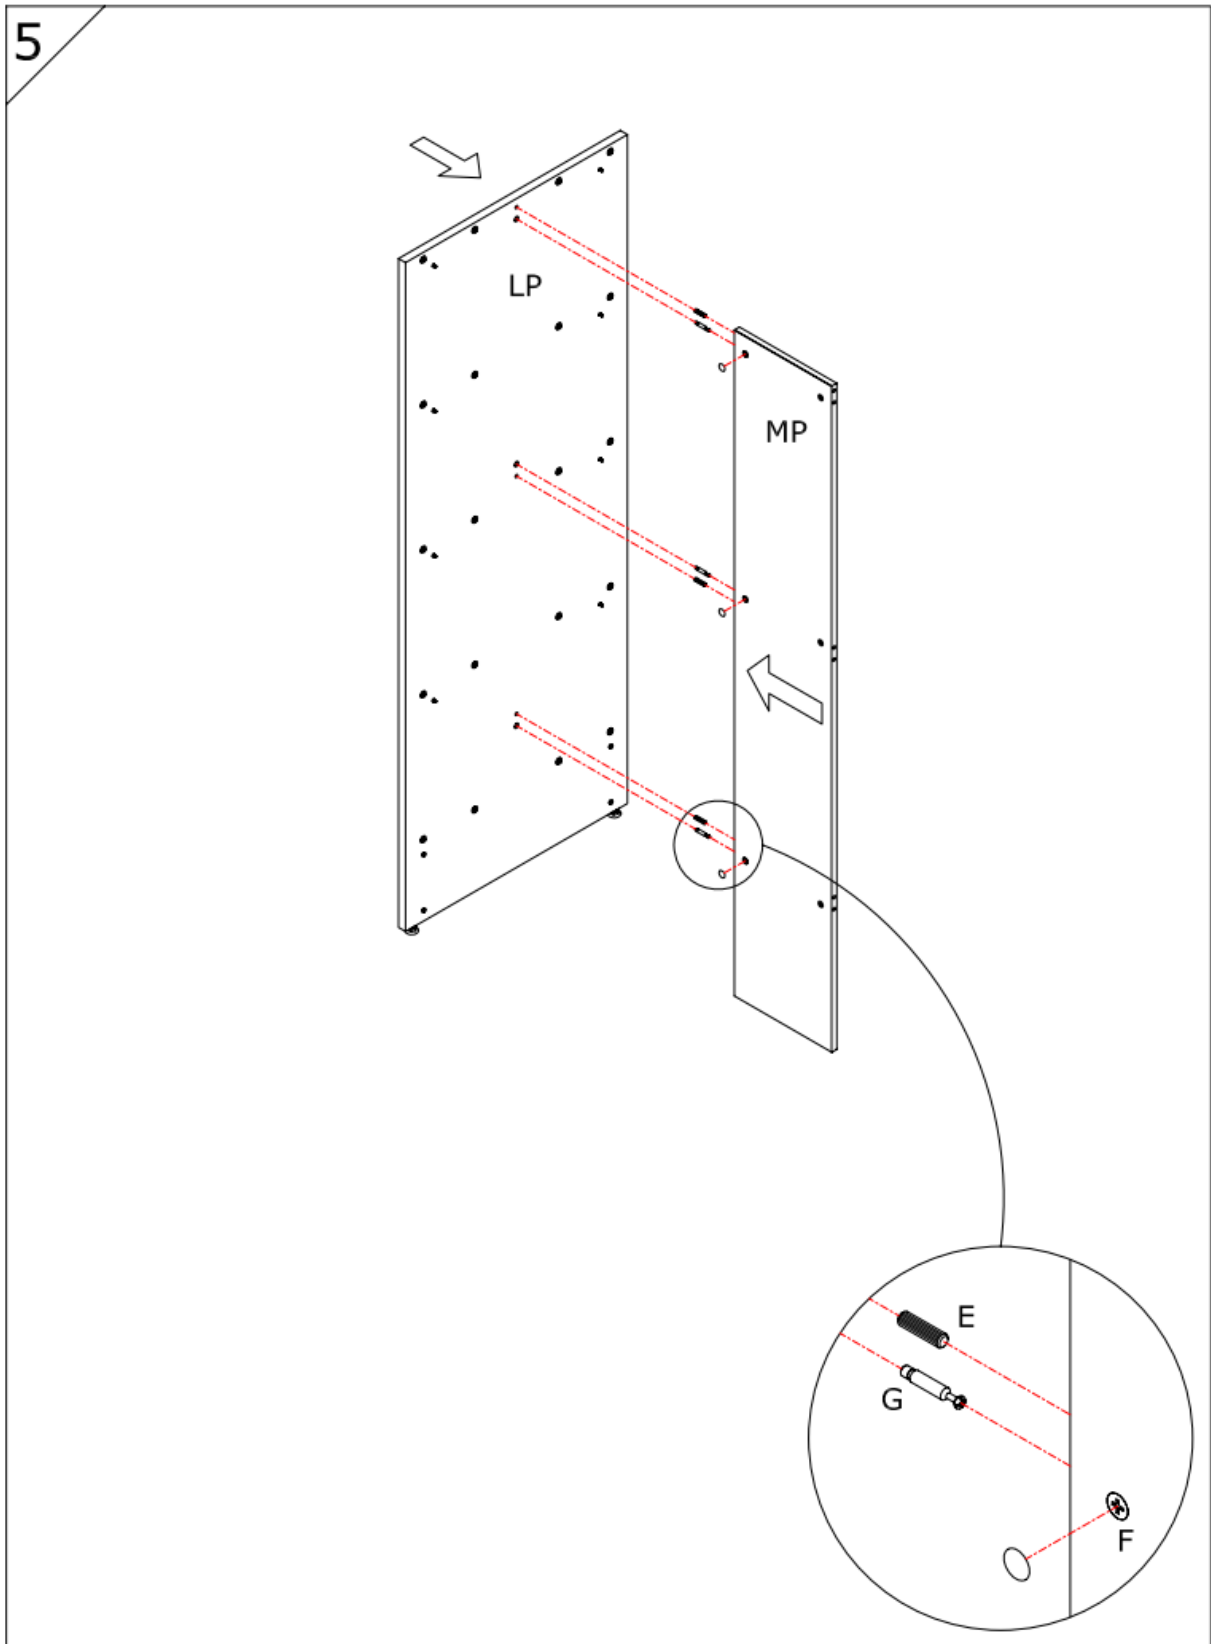

Assembly Guide

Assembly guide for Soffline/Slimline Singels double sided add on bay