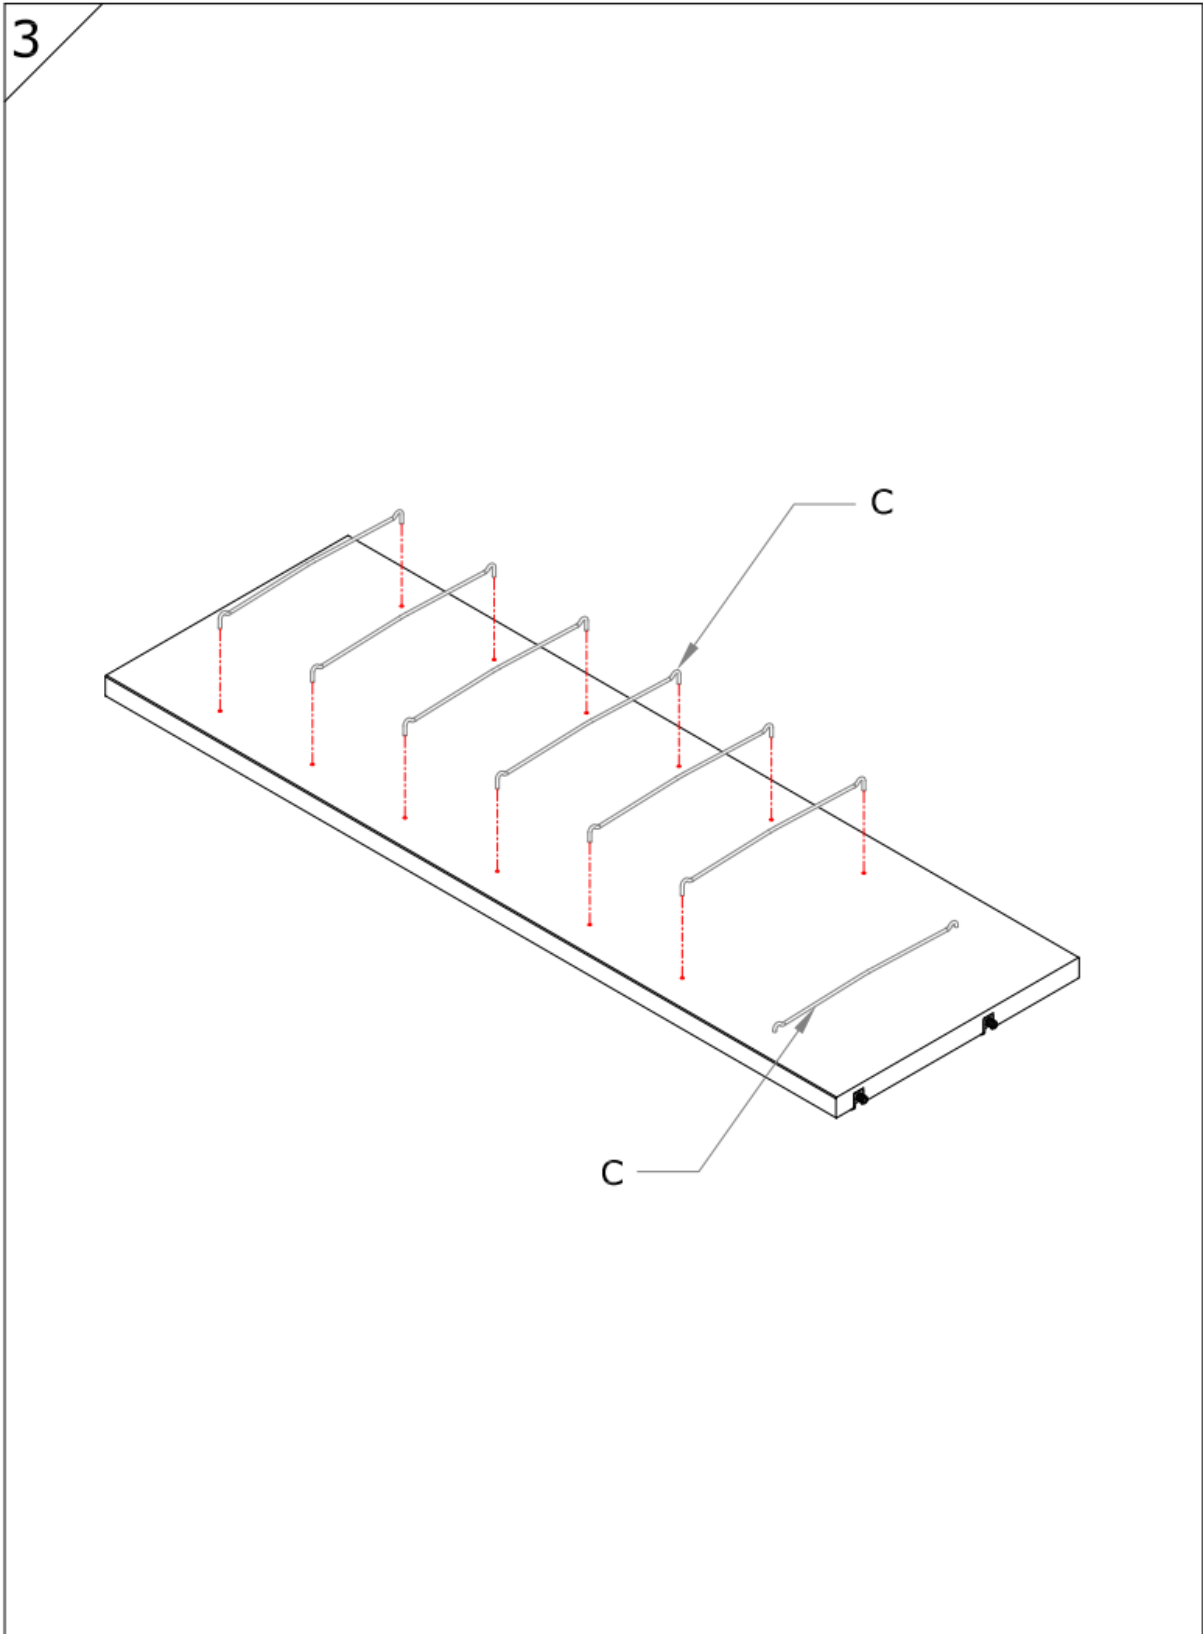

Assembly Guide

Assembly guide for Soffline/Slimline wood shelves with wood dividers add on bay