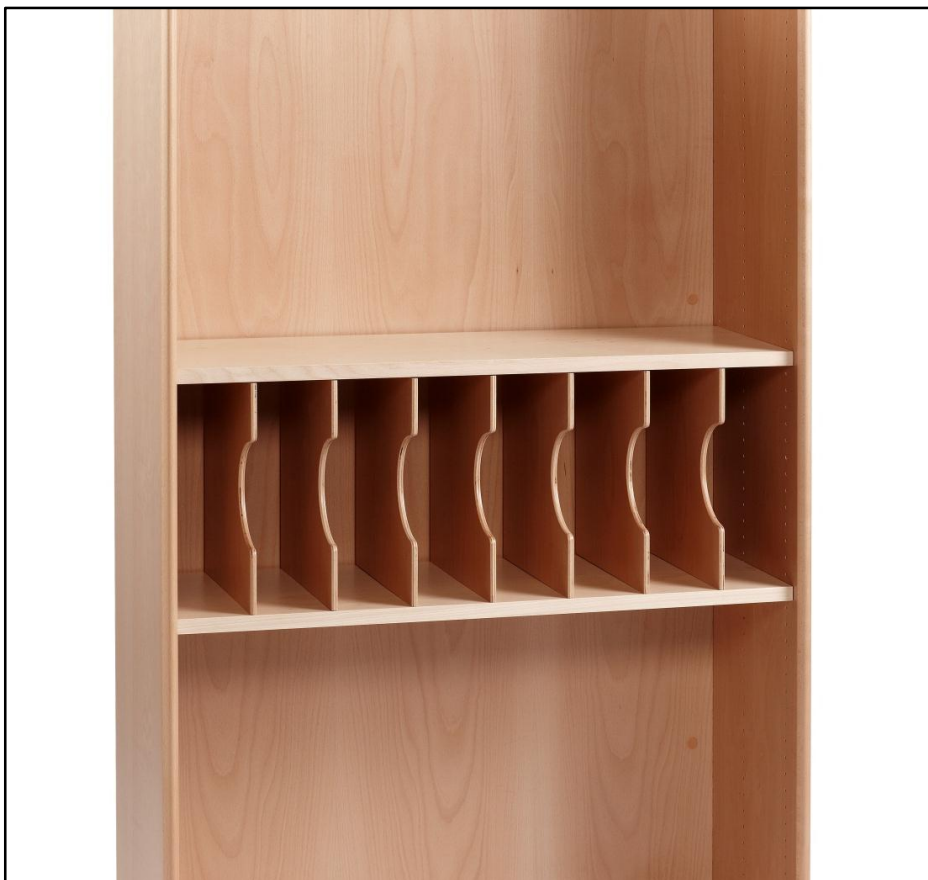

Assembly Guide

Monteringsvejledning

Softline/Slimline - wood shelves
with wood dividers add on bay

Assembly Guide

Assembly guide for Soffline/Slimline wood shelves with wood dividers add on bay

UK: First check the contents to make sure that nothing is missing. Sort out the screws and fittings as shown. Assemble your furniture step by step, as shown in the illustrations.

DK: Kontrollér først indholdet. Sortér skruer og beslag som anvisningen viser. Montér i nummerorden og som illustrationen viser.

Assembly Guide

Assembly guide for Soffline/Slimline wood shelves with wood dividers add on bay

Assembly Guide

Assembly guide for Soffline/Slimline wood shelves with wood dividers add on bay

Assembly Guide

Assembly guide for Softline/Slimline wood shelves with wood dividers add on bay

Assembly Guide