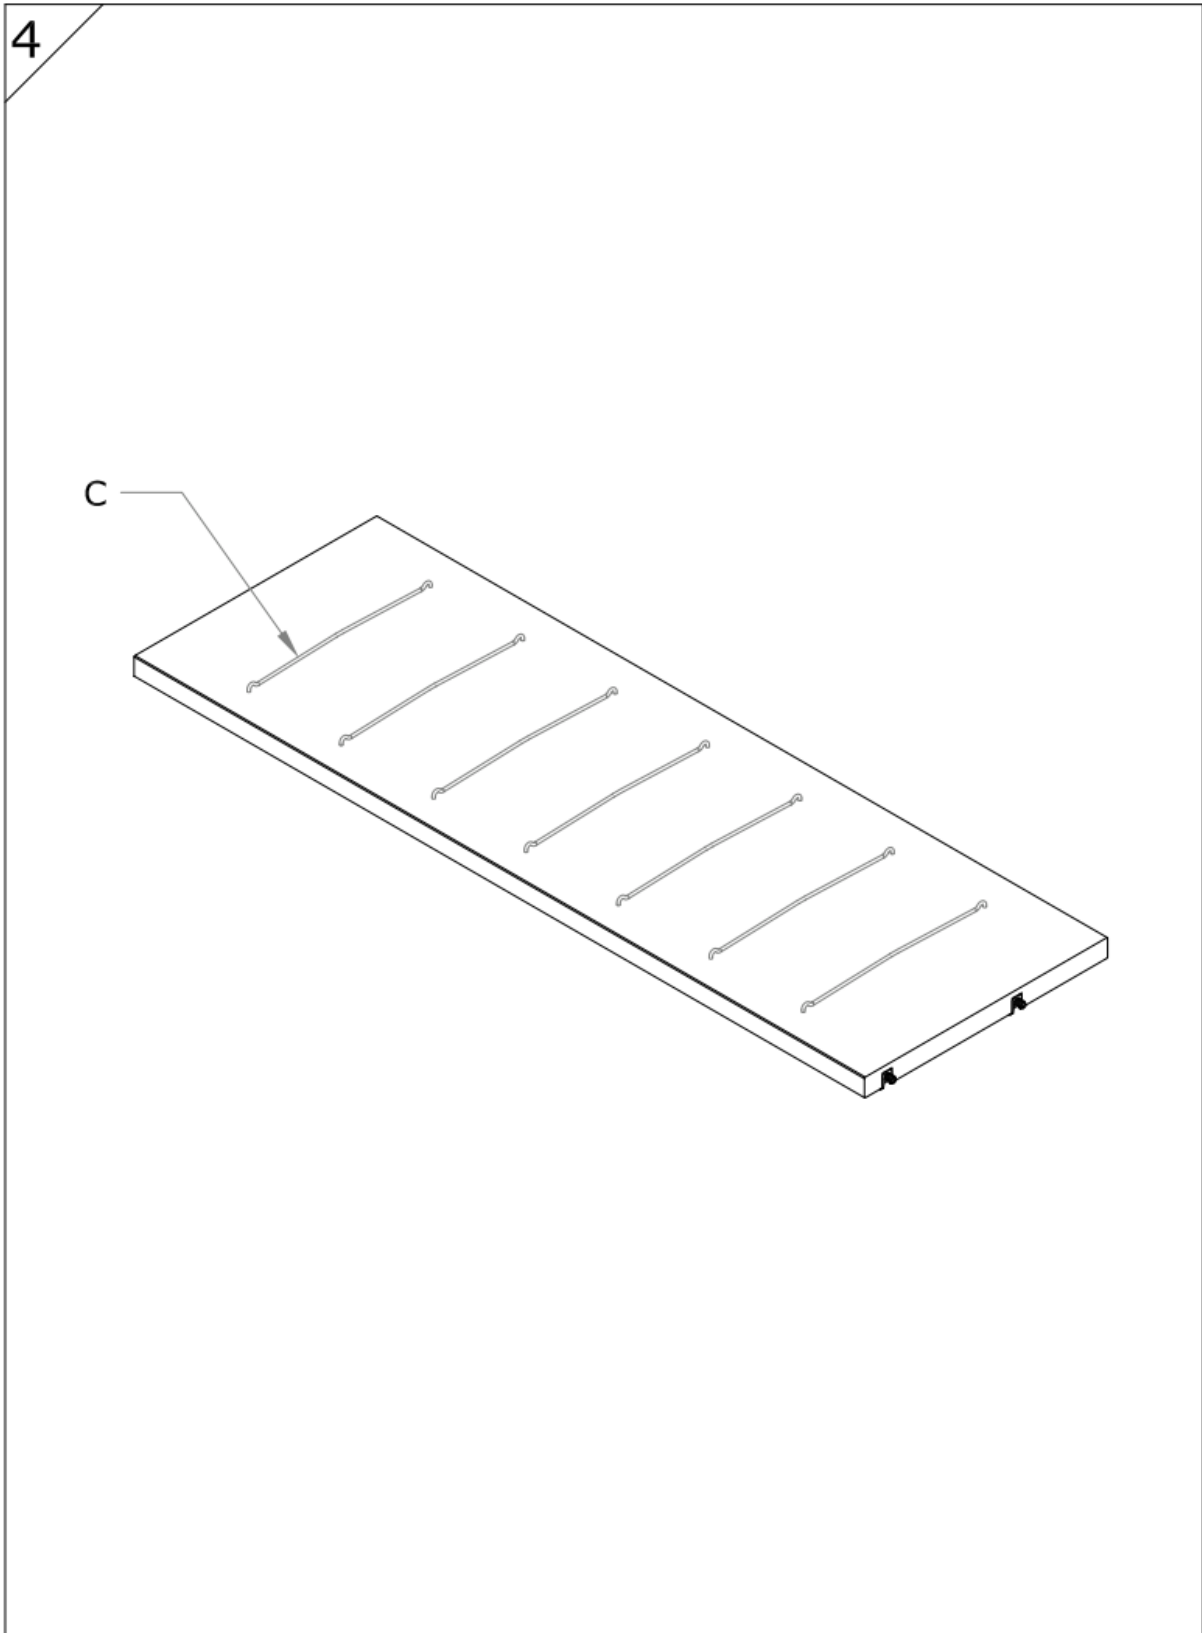

Assembly Guide

Assembly guide for Softline/Slimline wood shelves with wood dividers add on bay

---