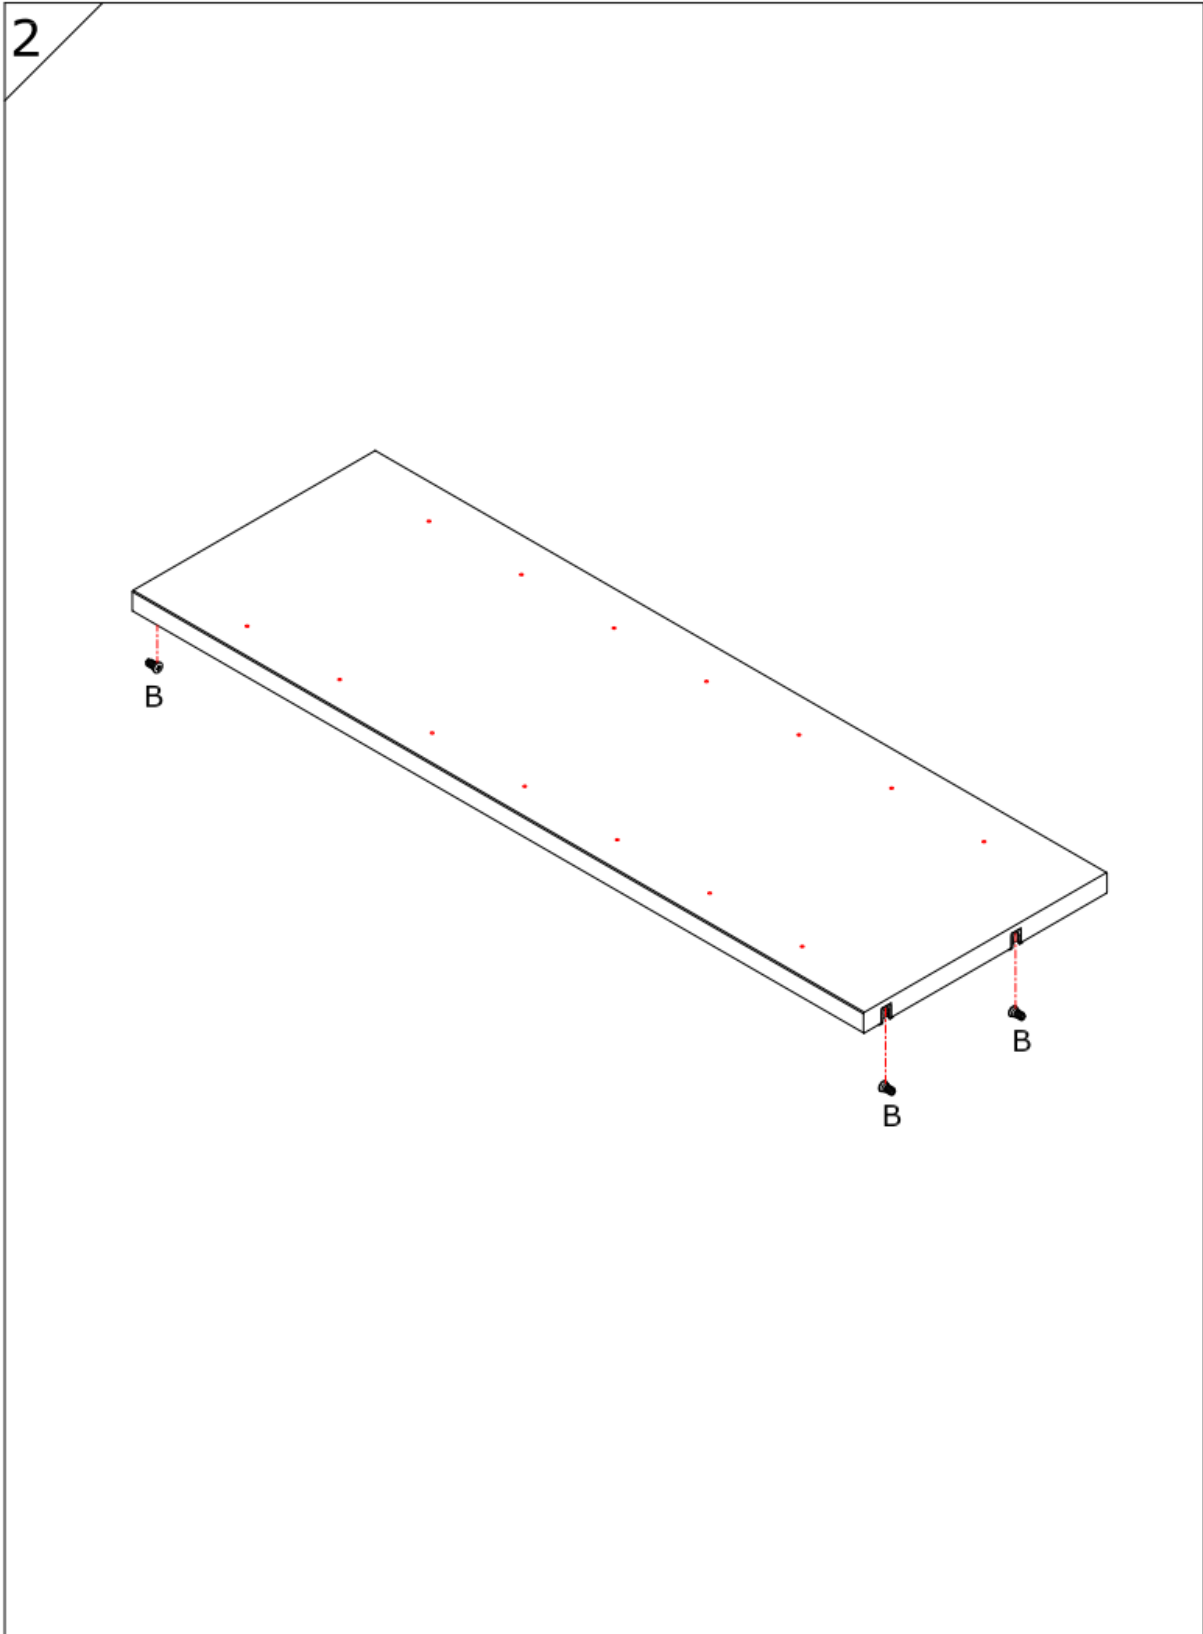

Assembly Guide

Monteringsvejledning

Softline/Slimline - wood shelves
with wood dividers add on bay

Assembly Guide

Assembly guide for Soffline/Slimline wood shelves with wood dividers add on bay

UK: First check the contents to make sure that nothing is missing. Sort out the screws and fittings as shown. Assemble your furniture step by step, as shown in the illustrations.

DK: Kontrollér først indholdet. Sortér skruer og beslag som anvisningen viser. Montér i nummerorden og som illustrationen viser.

Assembly Guide

Assembly guide for Soffline/Slimline wood shelves with wood dividers add on bay