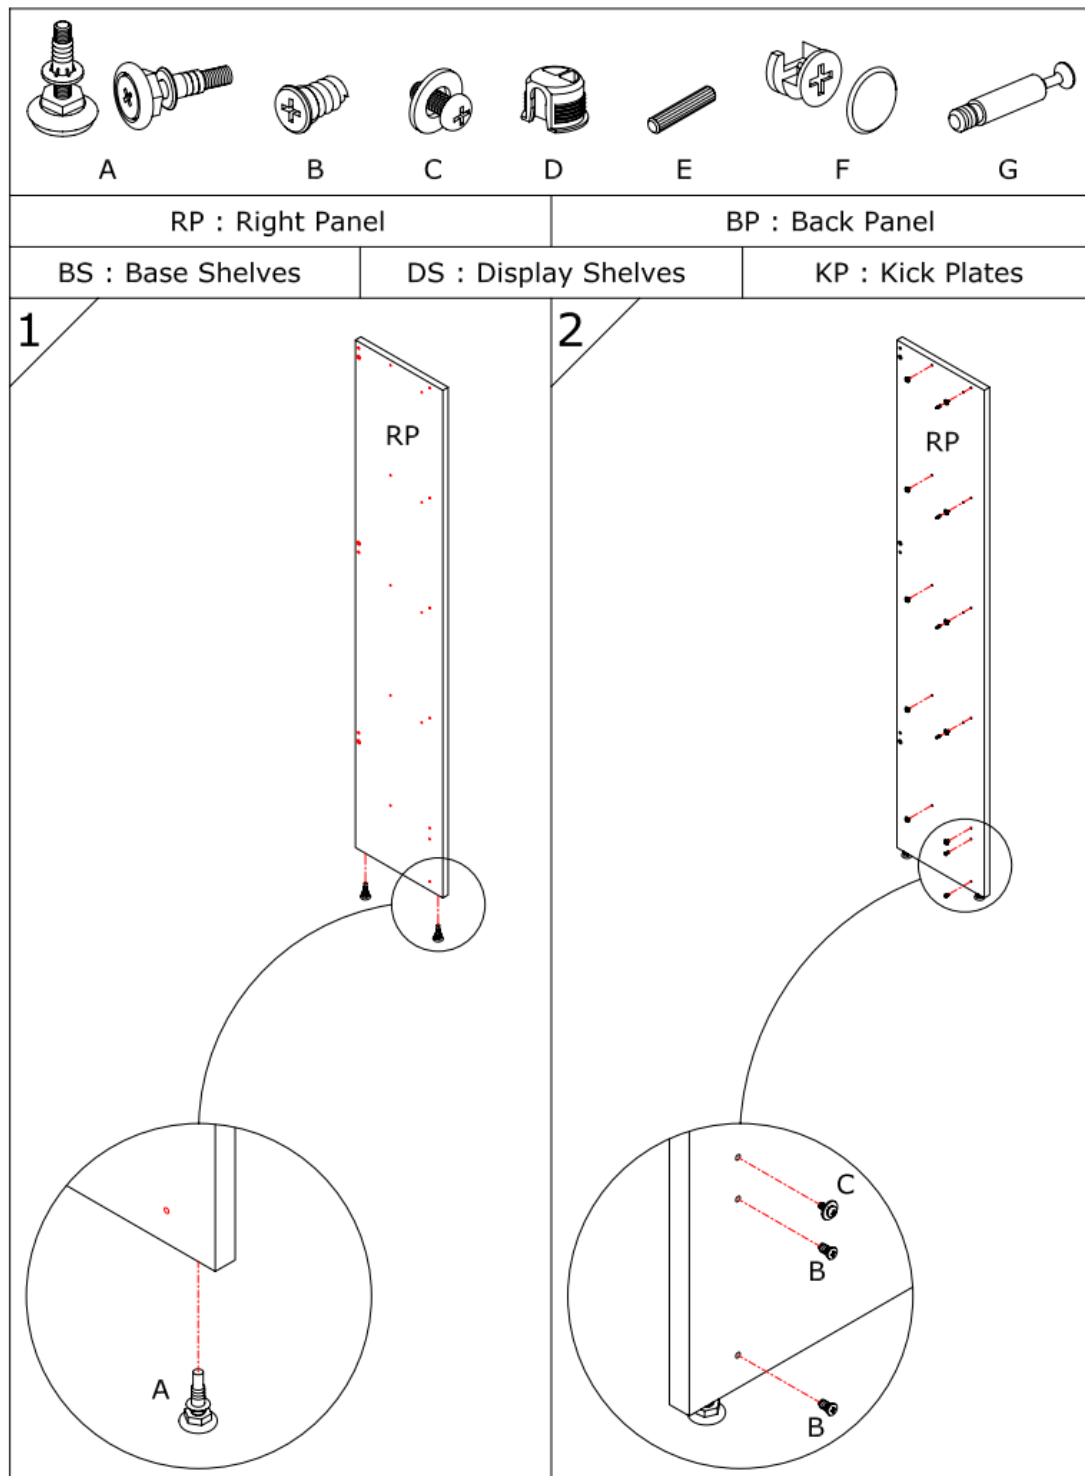

WE ARE LIBRARY PEOPLE®

SCHUIZ
PERKINS

Assembly Guide

Monteringsvejledning

Softline/Slimline - Singels single sided add on bay

Assembly Guide

Assembly guide for Soffline/Slimline Singles single sided add on bay

UK: First check the contents to make sure that nothing is missing. Sort out the screws and fittings as shown. Assemble your furniture step by step, as shown in the illustrations.

DK: Kontrollér først indholdet. Sortér skruer og beslag som anvisningen viser. Montér i nummerorden og som illustrationen viser.

Assembly Guide

Assembly guide for Soffline/Slimline Singles single sided add on bay

Assembly Guide

Assembly guide for Soffline/Slimline Singles single sided add on bay

Assembly Guide

Assembly guide for Soffline/Slimline Singles single sided add on bay