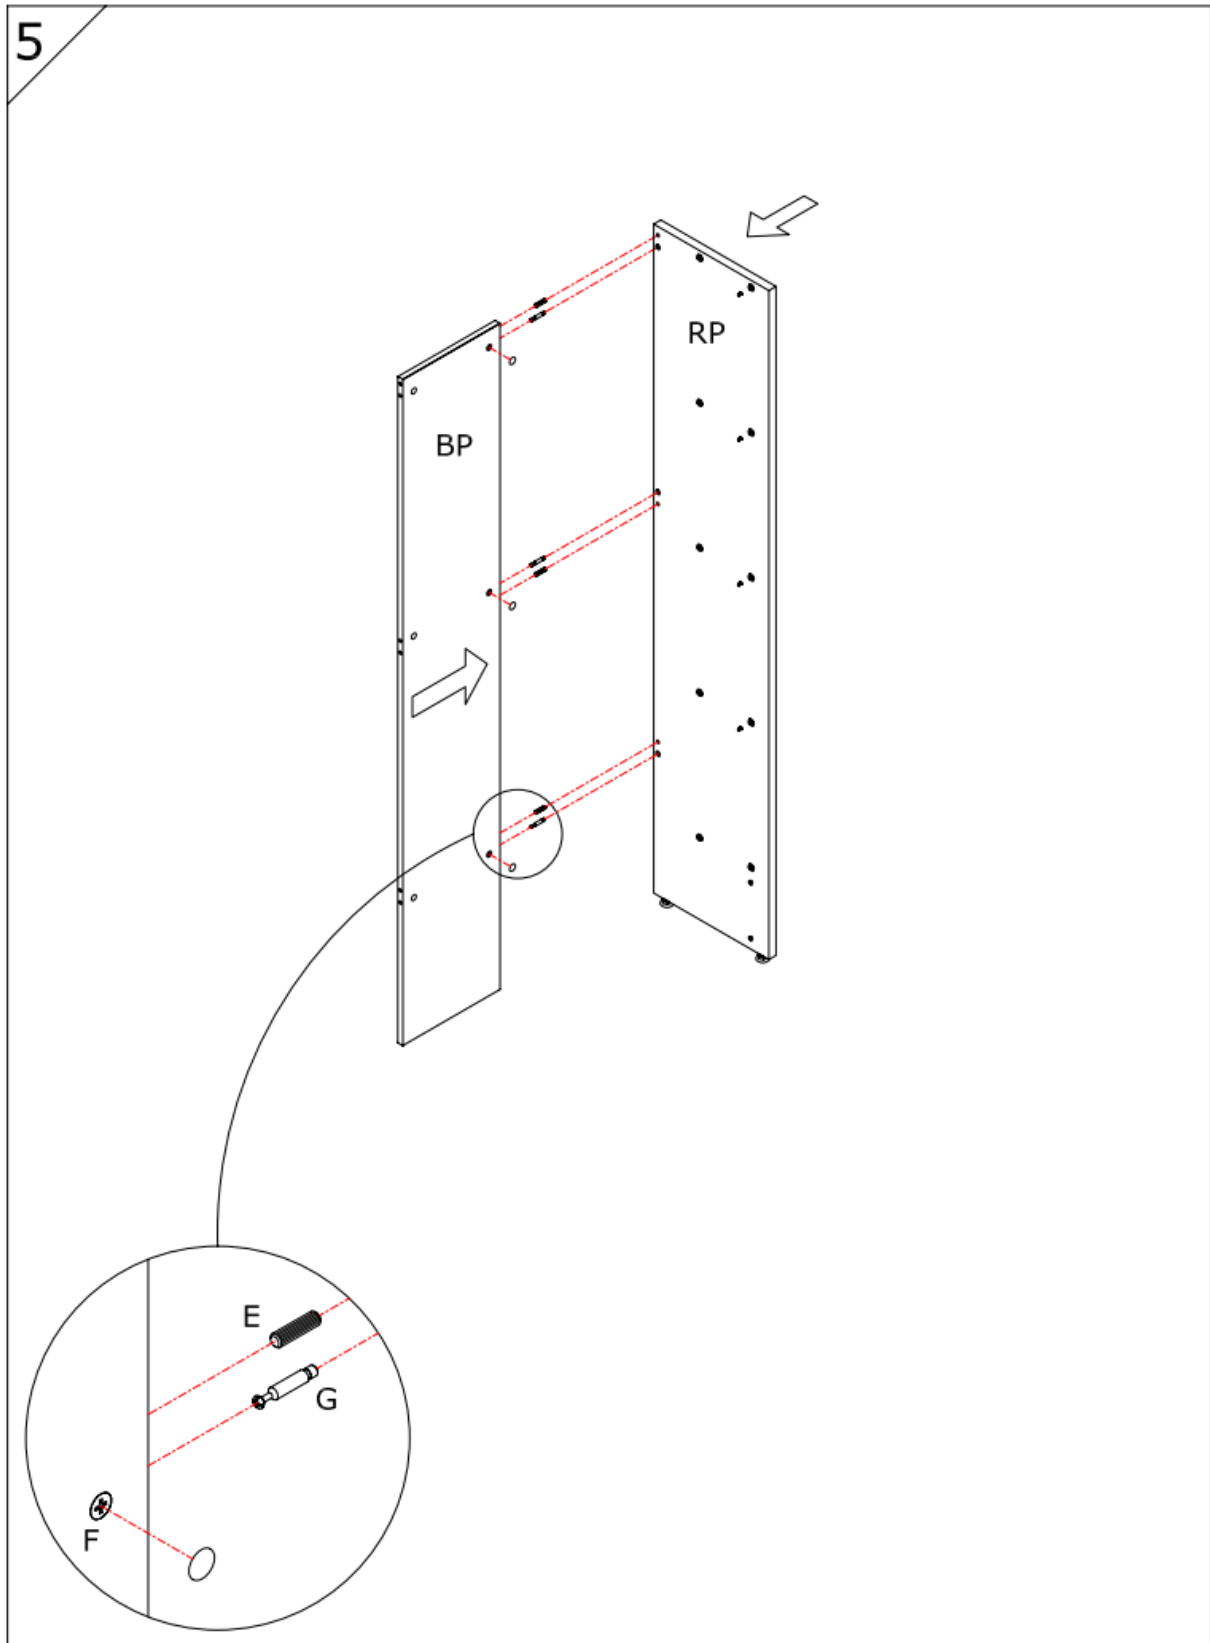

WE ARE LIBRARY PEOPLE®

SCHUIZ
PERKINS

Assembly Guide

Monteringsvejledning

Softline/Slimline - Singels single sided add on bay

Assembly Guide

Assembly guide for Soffline/Slimline Singles single sided add on bay

UK: First check the contents to make sure that nothing is missing. Sort out the screws and fittings as shown. Assemble your furniture step by step, as shown in the illustrations.

DK: Kontrollér først indholdet. Sortér skruer og beslag som anvisningen viser. Montér i nummerorden og som illustrationen viser.

Assembly Guide

Assembly guide for Soffline/Slimline Singles single sided add on bay

Assembly Guide

Assembly guide for Soffline/Slimline Singles single sided add on bay

Assembly Guide

Assembly guide for Soffline/Slimline Singles single sided add on bay